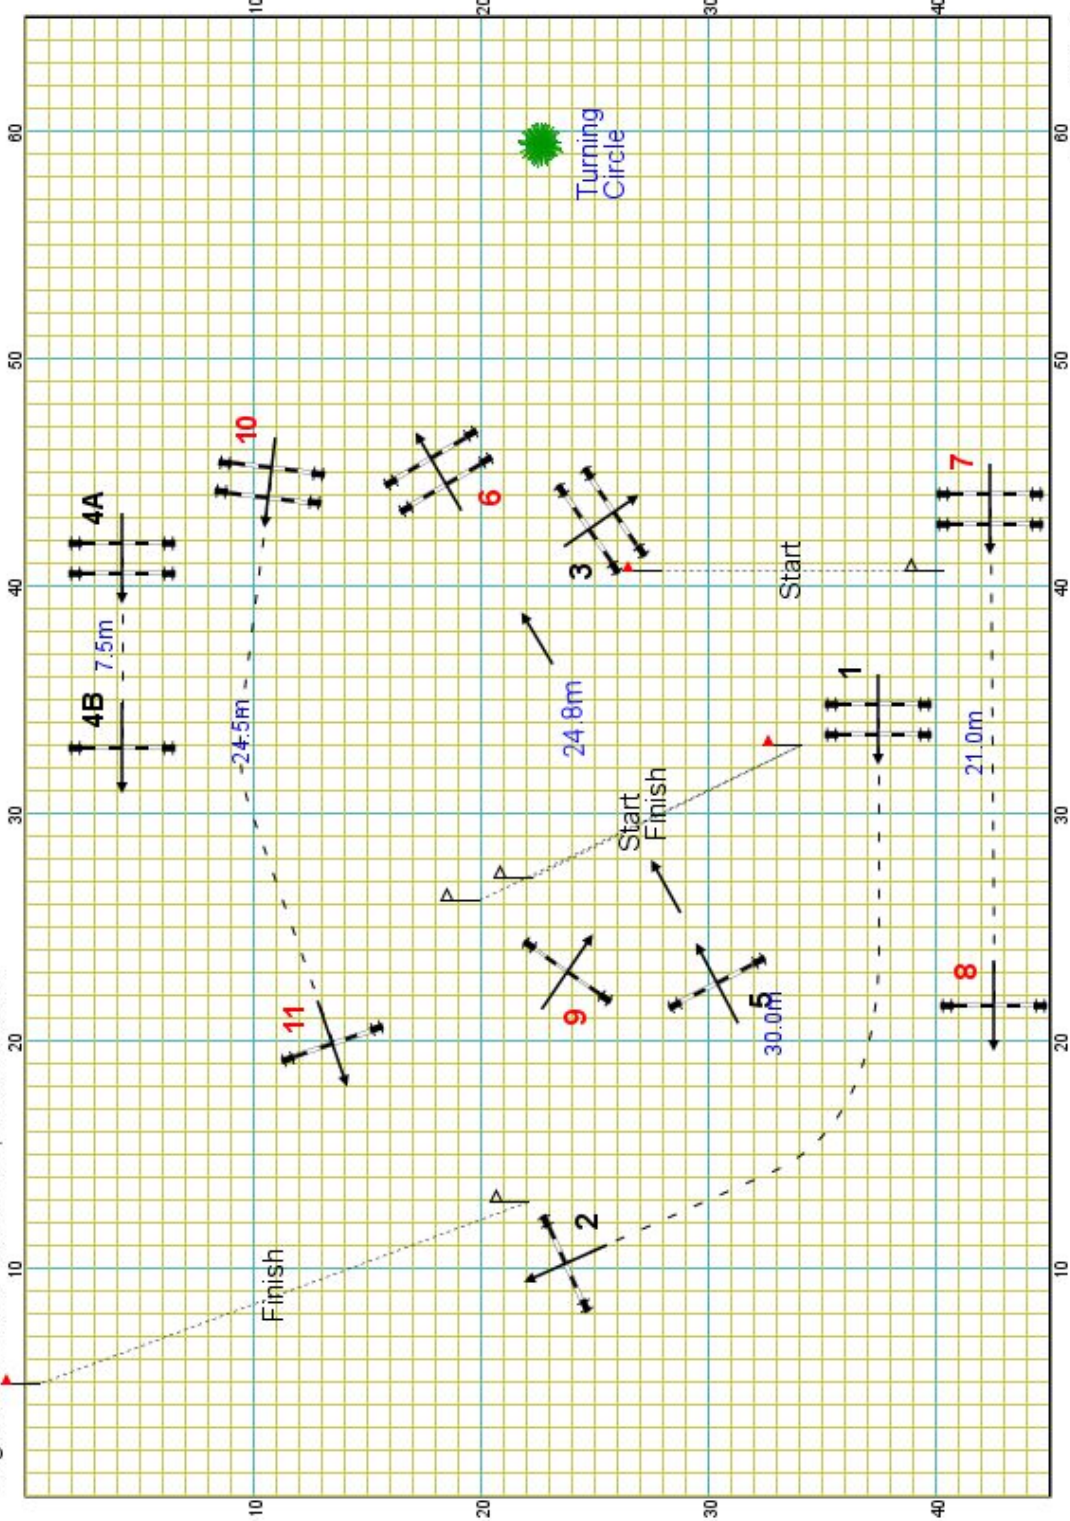

SOUTH AFRICA
SHOWJUMPING

SASJ Challenge 2026

Class CAT G Competition in 2 Phases

height: PR 80cm - PR 60cm, article: 274.2

1 Jan 2026

Course Details	
First Round	
Fences: 1 - 5	
Distance: 240.0m	Speed: 300m/min
Time Allowed: 48s	Time Limit: 96s
Second Phase	
6 7 8 9 10 11	
Distance: 240.0m	Speed: 300m/min
Time Allowed: 48s	Time Limit: 96s

Summary of Distances

- Oxer 1 to Vertical 2 30.0m
- Oxer 4A to Vertical 4B 7.5m
- Oxer 7 to Vertical 8 21.0m
- Oxer 10 to Vertical 11 24.5m

Verticle 5
to Oxer 6
24.8m

(65m, 45m)
1 square = 1m

Course Designer: Brett Webber